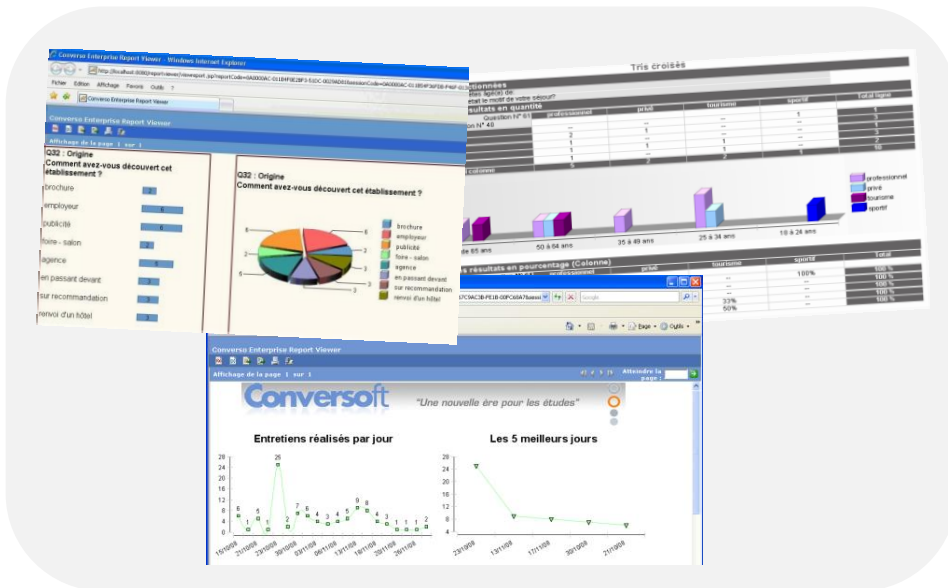

# Converso Reporter

## CONVERSO REPORTER

- ✓ GRAPHS AND TABS CREATION
- ✓ SORTS, CROSS TABS
- ✓ SPECIFICS MATHEMATIC FORMULAS (CHI2, STANDARD DEVIATION, MAPPING)
- ✓ UNLIMITED MULTILEVELS ANALYSIS
- ✓ UNLIMITED CUSTOMIZATION (TEXTS, IMAGES, ETC...)
- ✓ STANDARD EXPORT TO SAS, COTAB, SPSS, TRIPLE S FORMATS
- ✓ STANDARD REPORTS LIBRARY

**Converso Reporter** is the reporting tool common to all Converso data collection channels (CATI, CAPI, CAWI and MOBILE).

**Easy reports conception**  
 Create your reports via an intuitive graphic interface that permits the integration of any type of statistics and specifics mathematical formulas. Insert any type of components (text, image, board, graphs,...) by simple drag and drop.

**Online real time surveys follow ups**  
 Display and share reports freely with your clients while assuring complete data's confidentiality.

**Win efficiency**  
 Use the professional library of pre-established reports, such as general statistics, graphs, sorts, frequency tables and cross tabulations.